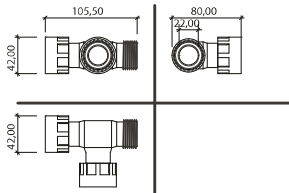

DRIP LINE
RIEGO POR GOTEO

PVC MANIFOLD 1"

PVC FITTINGS
PVC RACORES

Características técnicas	Technical characteristics
Hecho en PVC	Made of PVC
PN12	PN12
Montaje completamente automático	Completely automatic assembling
BSP	BSP

TEE FxFxM 1"

ELBOW FxF 1"

ADAPTOR FxM 1"

CROSS FxFxFxM 1"

ELBOW FxM 1"

COUPLING FxF 1"

CROSS FxFxFxF 1"

NIPPLE 1"