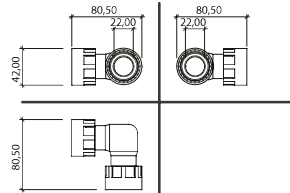

DRIP LINE
RIEGO POR GOTEO

PVC MANIFOLD 1"

PVC FITTINGS
PVC RACORES

Características técnicas	Technical characteristics
Hecho en PVC	Made of PVC
PN12	PN12
Montaje completamente automático	Completely automatic assembling
BSP	BSP

TEE FxFxM 1"

ELBOW FxF 1"

ADAPTOR FxM 1"

CROSS FxFxFxM 1"

ELBOW FxM 1"

COUPLING FxF 1"

CROSS FxFxFxF 1"

NIPPLE 1"