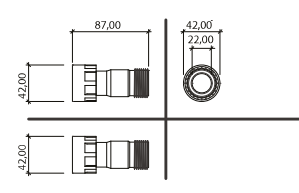

DRIP LINE
RIEGO POR GOTEO

PVC MANIFOLD 1"

PVC FITTINGS
PVC RACORES

Características técnicas	Technical characteristics
Hecho en PVC	Made of PVC
PN12	PN12
Montaje completamente automático	Completely automatic assembling
BSP	BSP

TEE FxFxM 1"

ELBOW FxF 1"

ADAPTOR FxM 1"

CROSS FxFxFxM 1"

ELBOW FxM 1"

COUPLING FxF 1"

CROSS FxFxFxF 1"

NIPPLE 1"