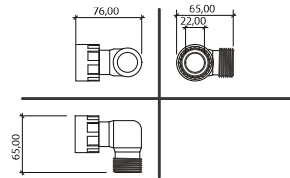

DRIP LINE
RIEGO POR GOTEO

PVC MANIFOLD 1"

PVC FITTINGS
PVC RACORES

Características técnicas	Technical characteristics
Hecho en PVC	Made of PVC
PN12	PN12
Montaje completamente automático	Completely automatic assembling
BSP	BSP

TEE FxFxM 1"

ELBOW FxF 1"

ADAPTOR FxM 1"

CROSS FxFxFxM 1"

ELBOW FxM 1"

COUPLING FxF 1"

CROSS FxFxFxF 1"

NIPPLE 1"

NIPPLE 1" x 3/4"

Code	Models
145.1100000	TEE FxFxM 1"
145.7000000	ELBOW FxF 1"
145.6100000	ADAPTOR FxM 1"
145.8100000	CROSS FxFxFxM 1"
145.7100000	ELBOW FxM 1"

Code	Models
145.6000000	COUPLING FxF 1"
145.8000000	CROSS FxFxFxF 1"
600.5002015	NIPPLE 1"
600.5002020	NIPPLE 1" x 3/4"