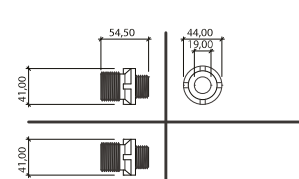

DRIP LINE
RIEGO POR GOTEO

PVC MANIFOLD 1"

PVC FITTINGS
PVC RACORES

Características técnicas	Technical characteristics
Hecho en PVC	Made of PVC
PN12	PN12
Montaje completamente automático	Completely automatic assembling
BSP	BSP

TEE FxFxM 1"

ELBOW FxF 1"

ADAPTOR FxM 1"

CROSS FxFxFxM 1"

ELBOW FxM 1"

COUPLING FxF 1"

CROSS FxFxFxF 1"

NIPPLE 1"

NIPPLE 1" x 3/4"

Code	Models
145.1100000	TEE FxFxM 1"
145.7000000	ELBOW FxF 1"
145.6100000	ADAPTOR FxM 1"
145.8100000	CROSS FxFxFxM 1"
145.7100000	ELBOW FxM 1"

Code	Models
145.6000000	COUPLING FxF 1"
145.8000000	CROSS FxFxFxF 1"
600.5002015	NIPPLE 1"
600.5002020	NIPPLE 1" x 3/4"