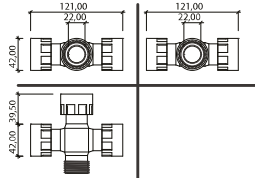

DRIP LINE
RIEGO POR GOTEO

PVC MANIFOLD 1"

PVC FITTINGS
PVC RACORES

Características técnicas	Technical characteristics
Hecho en PVC	Made of PVC
PN12	PN12
Montaje completamente automático	Completely automatic assembling
BSP	BSP

TEE FxFxM 1"

ELBOW FxF 1"

ADAPTOR FxM 1"

CROSS FxFxFxM 1"

ELBOW FxM 1"

COUPLING FxF 1"

CROSS FxFxFxF 1"

NIPPLE 1"