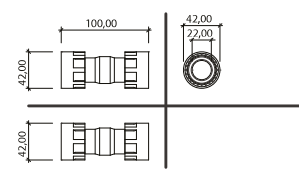

DRIP LINE
RIEGO POR GOTEO

PVC MANIFOLD 1"

PVC FITTINGS
PVC RACORES

Características técnicas	Technical characteristics
Hecho en PVC	Made of PVC
PN12	PN12
Montaje completamente automático	Completely automatic assembling
BSP	BSP

TEE FxFxM 1"

ELBOW FxF 1"

ADAPTOR FxM 1"

CROSS FxFxFxM 1"

ELBOW FxM 1"

COUPLING FxF 1"

CROSS FxFxFxF 1"

NIPPLE 1"