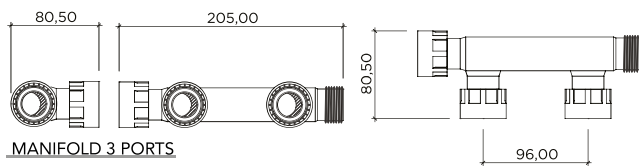

**Fai prima,
fai meglio!**

Do it faster,
do it better!

MANIFOLD S Y S T E M

PVC MANIFOLD MULTI PORTS 1"

MANIFOLD 2 PORTS

MANIFOLD 3 PORTS

MANIFOLD 4 PORTS

Características técnicas	Technical characteristics
Hecho de PVC	Made of PVC
PN12	PN12
Montaje completamente automático	Completely automatic assembling
Embalado en bolsa de plástico (uno para cada pieza)	Packed in plastic bags of 1 piece each
BSP	BSP
Con código de barras	With barcode

Code	Models	Code	Models
145.2000000	MANIFOLD SYSTEM 2 PORTS 1": Anillo (Swivel) x M x Ghiera (Swivel) (2)	145.1000000	TAPA PARA RACORES / CAP 1"
145.3000000	MANIFOLD SYSTEM 3 PORTS 1": Virola (Swivel) x M x Ghiera (Swivel) (3)		
145.4000000	MANIFOLD SYSTEM 4 PORTS 1": Virola (Swivel) x M x Ghiera (Swivel) (4)		