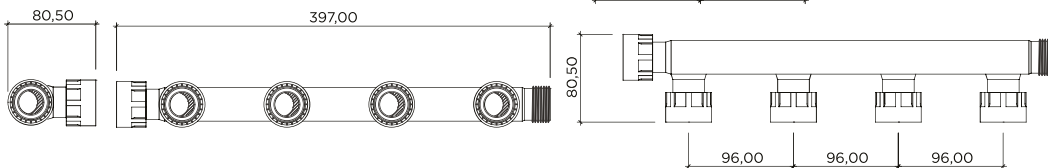

**Fai prima,
fai meglio!**

Do it faster,
do it better!

MANIFOLD S Y S T E M

PVC MANIFOLD MULTI PORTS 1"

MANIFOLD 2 PORTS

MANIFOLD 3 PORTS

MANIFOLD 4 PORTS

Características técnicas	Technical characteristics
Hecho de PVC	Made of PVC
PN12	PN12
Montaje completamente automático	Completely automatic assembling
Embalado en bolsa de plástico (uno para cada pieza)	Packed in plastic bags of 1 piece each
BSP	BSP
Con código de barras	With barcode

Code	Models	Code	Models
145.2000000	MANIFOLD SYSTEM 2 PORTS 1": Anillo (Swivel) x M x Ghiera (Swivel) (2)	145.1000000	TAPA PARA RACORES / CAP 1"
145.3000000	MANIFOLD SYSTEM 3 PORTS 1": Virola (Swivel) x M x Ghiera (Swivel) (3)		
145.4000000	MANIFOLD SYSTEM 4 PORTS 1": Virola (Swivel) x M x Ghiera (Swivel) (4)		