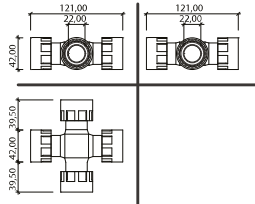

DRIP LINE
RIEGO POR GOTEO

PVC MANIFOLD 1"

PVC FITTINGS
PVC RACORES

Características técnicas	Technical characteristics
Hecho en PVC	Made of PVC
PN12	PN12
Montaje completamente automático	Completely automatic assembling
BSP	BSP

TEE FxFxM 1"

ELBOW FxF 1"

ADAPTOR FxM 1"

CROSS FxFxFxM 1"

ELBOW FxM 1"

COUPLING FxF 1"

CROSS FxFxFxF 1"

NIPPLE 1"

NIPPLE 1" x 3/4"

Code	Models
145.1100000	TEE FxFxM 1"
145.7000000	ELBOW FxF 1"
145.6100000	ADAPTOR FxM 1"
145.8100000	CROSS FxFxFxM 1"
145.7100000	ELBOW FxM 1"

Code	Models
145.6000000	COUPLING FxF 1"
145.8000000	CROSS FxFxFxF 1"
600.5002015	NIPPLE 1"
600.5002020	NIPPLE 1" x 3/4"