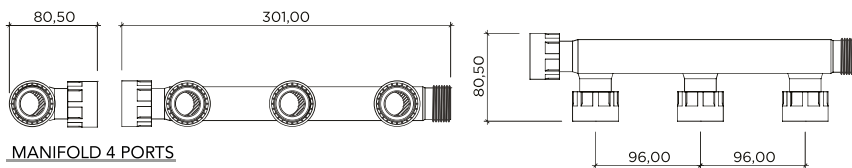

**Fai prima,
fai meglio!**

Do it faster,
do it better!

MANIFOLD S Y S T E M

PVC MANIFOLD MULTI PORTS 1"

MANIFOLD 2 PORTS

MANIFOLD 3 PORTS

MANIFOLD 4 PORTS

Características técnicas	Technical characteristics
Hecho de PVC	Made of PVC
PN12	PN12
Montaje completamente automático	Completely automatic assembling
Embalado en bolsa de plástico (uno para cada pieza)	Packed in plastic bags of 1 piece each
BSP	BSP
Con código de barras	With barcode

Code	Models	Code	Models
145.2000000	MANIFOLD SYSTEM 2 PORTS 1": Anillo (Swivel) x M x Ghiera (Swivel) (2)	145.1000000	TAPA PARA RACORES / CAP 1"
145.3000000	MANIFOLD SYSTEM 3 PORTS 1": Virola (Swivel) x M x Ghiera (Swivel) (3)		
145.4000000	MANIFOLD SYSTEM 4 PORTS 1": Virola (Swivel) x M x Ghiera (Swivel) (4)		