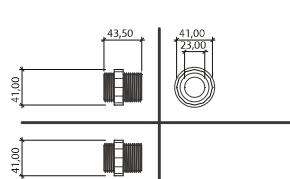

DRIP LINE
RIEGO POR GOTEO

PVC MANIFOLD 1"

PVC FITTINGS
PVC RACORES

Características técnicas	Technical characteristics
Hecho en PVC	Made of PVC
PN12	PN12
Montaje completamente automático	Completely automatic assembling
BSP	BSP

TEE FxFxM 1"

ELBOW FxF 1"

ADAPTOR FxM 1"

CROSS FxFxFxM 1"

ELBOW FxM 1"

COUPLING FxF 1"

CROSS FxFxFxF 1"

NIPPLE 1"

NIPPLE 1" x 3/4"

Code	Models
145.1100000	TEE FxFxM 1"
145.7000000	ELBOW FxF 1"
145.6100000	ADAPTOR FxM 1"
145.8100000	CROSS FxFxFxM 1"
145.7100000	ELBOW FxM 1"

Code	Models
145.6000000	COUPLING FxF 1"
145.8000000	CROSS FxFxFxF 1"
600.5002015	NIPPLE 1"
600.5002020	NIPPLE 1" x 3/4"