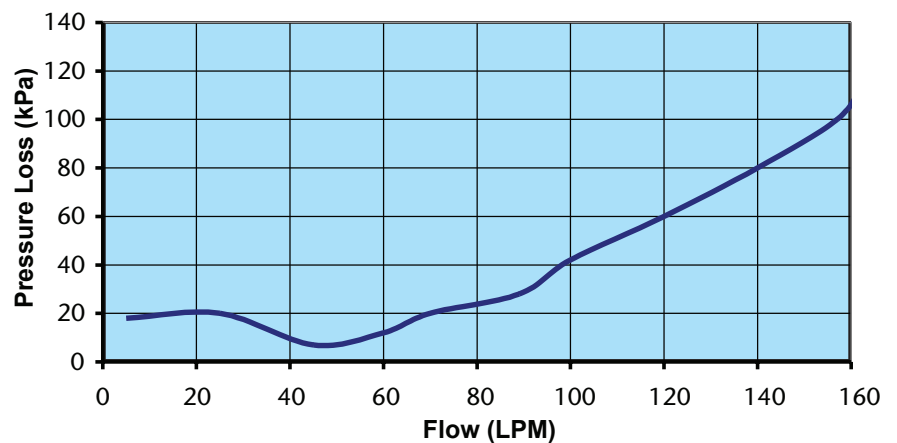

FLOW RATE VS PRESSURE LOSS

ORDERING INFORMATION

Code	Description
204MT	25mm FBSP Solenoid Valve with Manual Bleed.
205MT	25mm FBSP Solenoid Valve with Flow Control.

Dealer Stamp

**For Customer Service Call
Toro Irrigation on 1300 130 898**

Toro Irrigation is a business unit of Toro Australia Pty Ltd
53 Howards Road, Beverley, South Australia 5009

TORO Toro Australia Pty Ltd