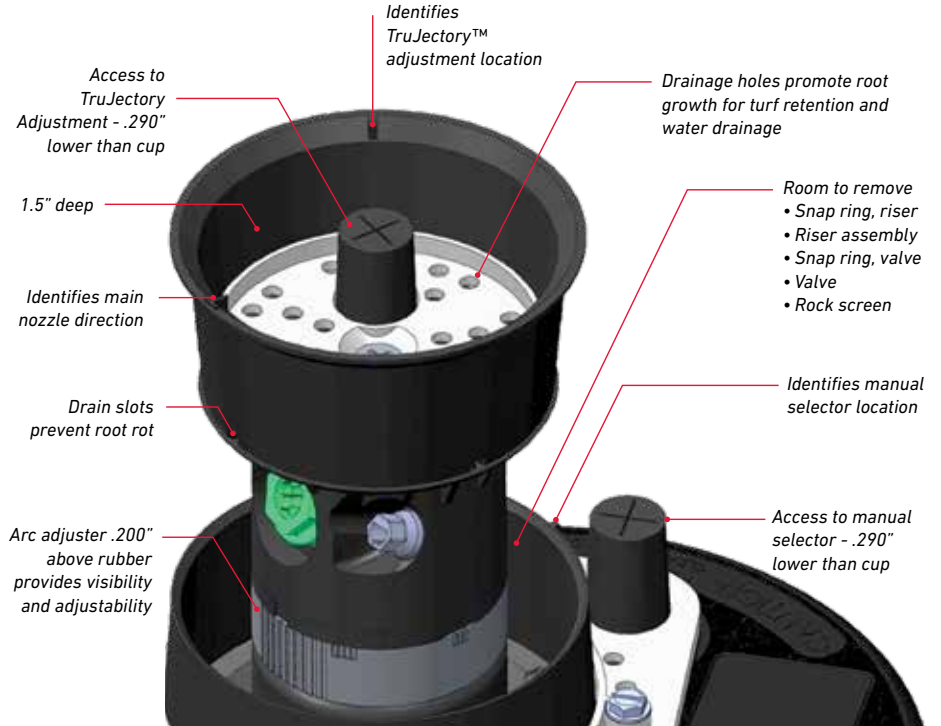

INFINITY® & FLEX TURF COVER KIT FEATURES

INFINITY and FLEX800 turf covers. Artificial turf eliminating sprinkler interference.

The FLXINF-TURFCAP can be installed onto an INFINITY or FLEX sprinkler head with just one screw. The INF21-RING perfectly matches INFINITY sprinkler bodies, the FLX50-RING is suited for 1.5" FLEX sprinklers.

The synthetic turf offers the same rebound properties as real grass and does not interfere in the natural roll of the ball.

INFINITY and FLX800 Turf Cover Kits